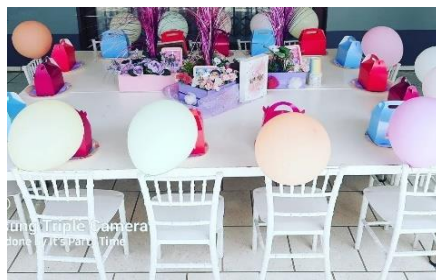

For Hire

White Tiffany R30

White Wimbledon R30

Clear Ghost R30

Plastic R13

Chair cover R17

Throne R300

Table R60

White R275 (8-10)

Wood R275 (8-10)

Table cloths square R45

Picnic table R275

Cushions R30

ALL PRICES ARE INCLUDING VAT