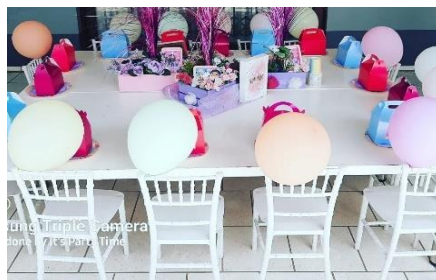

For Hire

White Tiffany R25

White Wimbledon R25

Clear Ghost R25

Plastic R10

Chair cover R15

Throne R250

Table R50

White R250 (8-10)

Wood R250 (8-10)

Table cloths square R45

Picnic table R250

Cushions R25

ALL PRICES ARE INCLUDING VAT